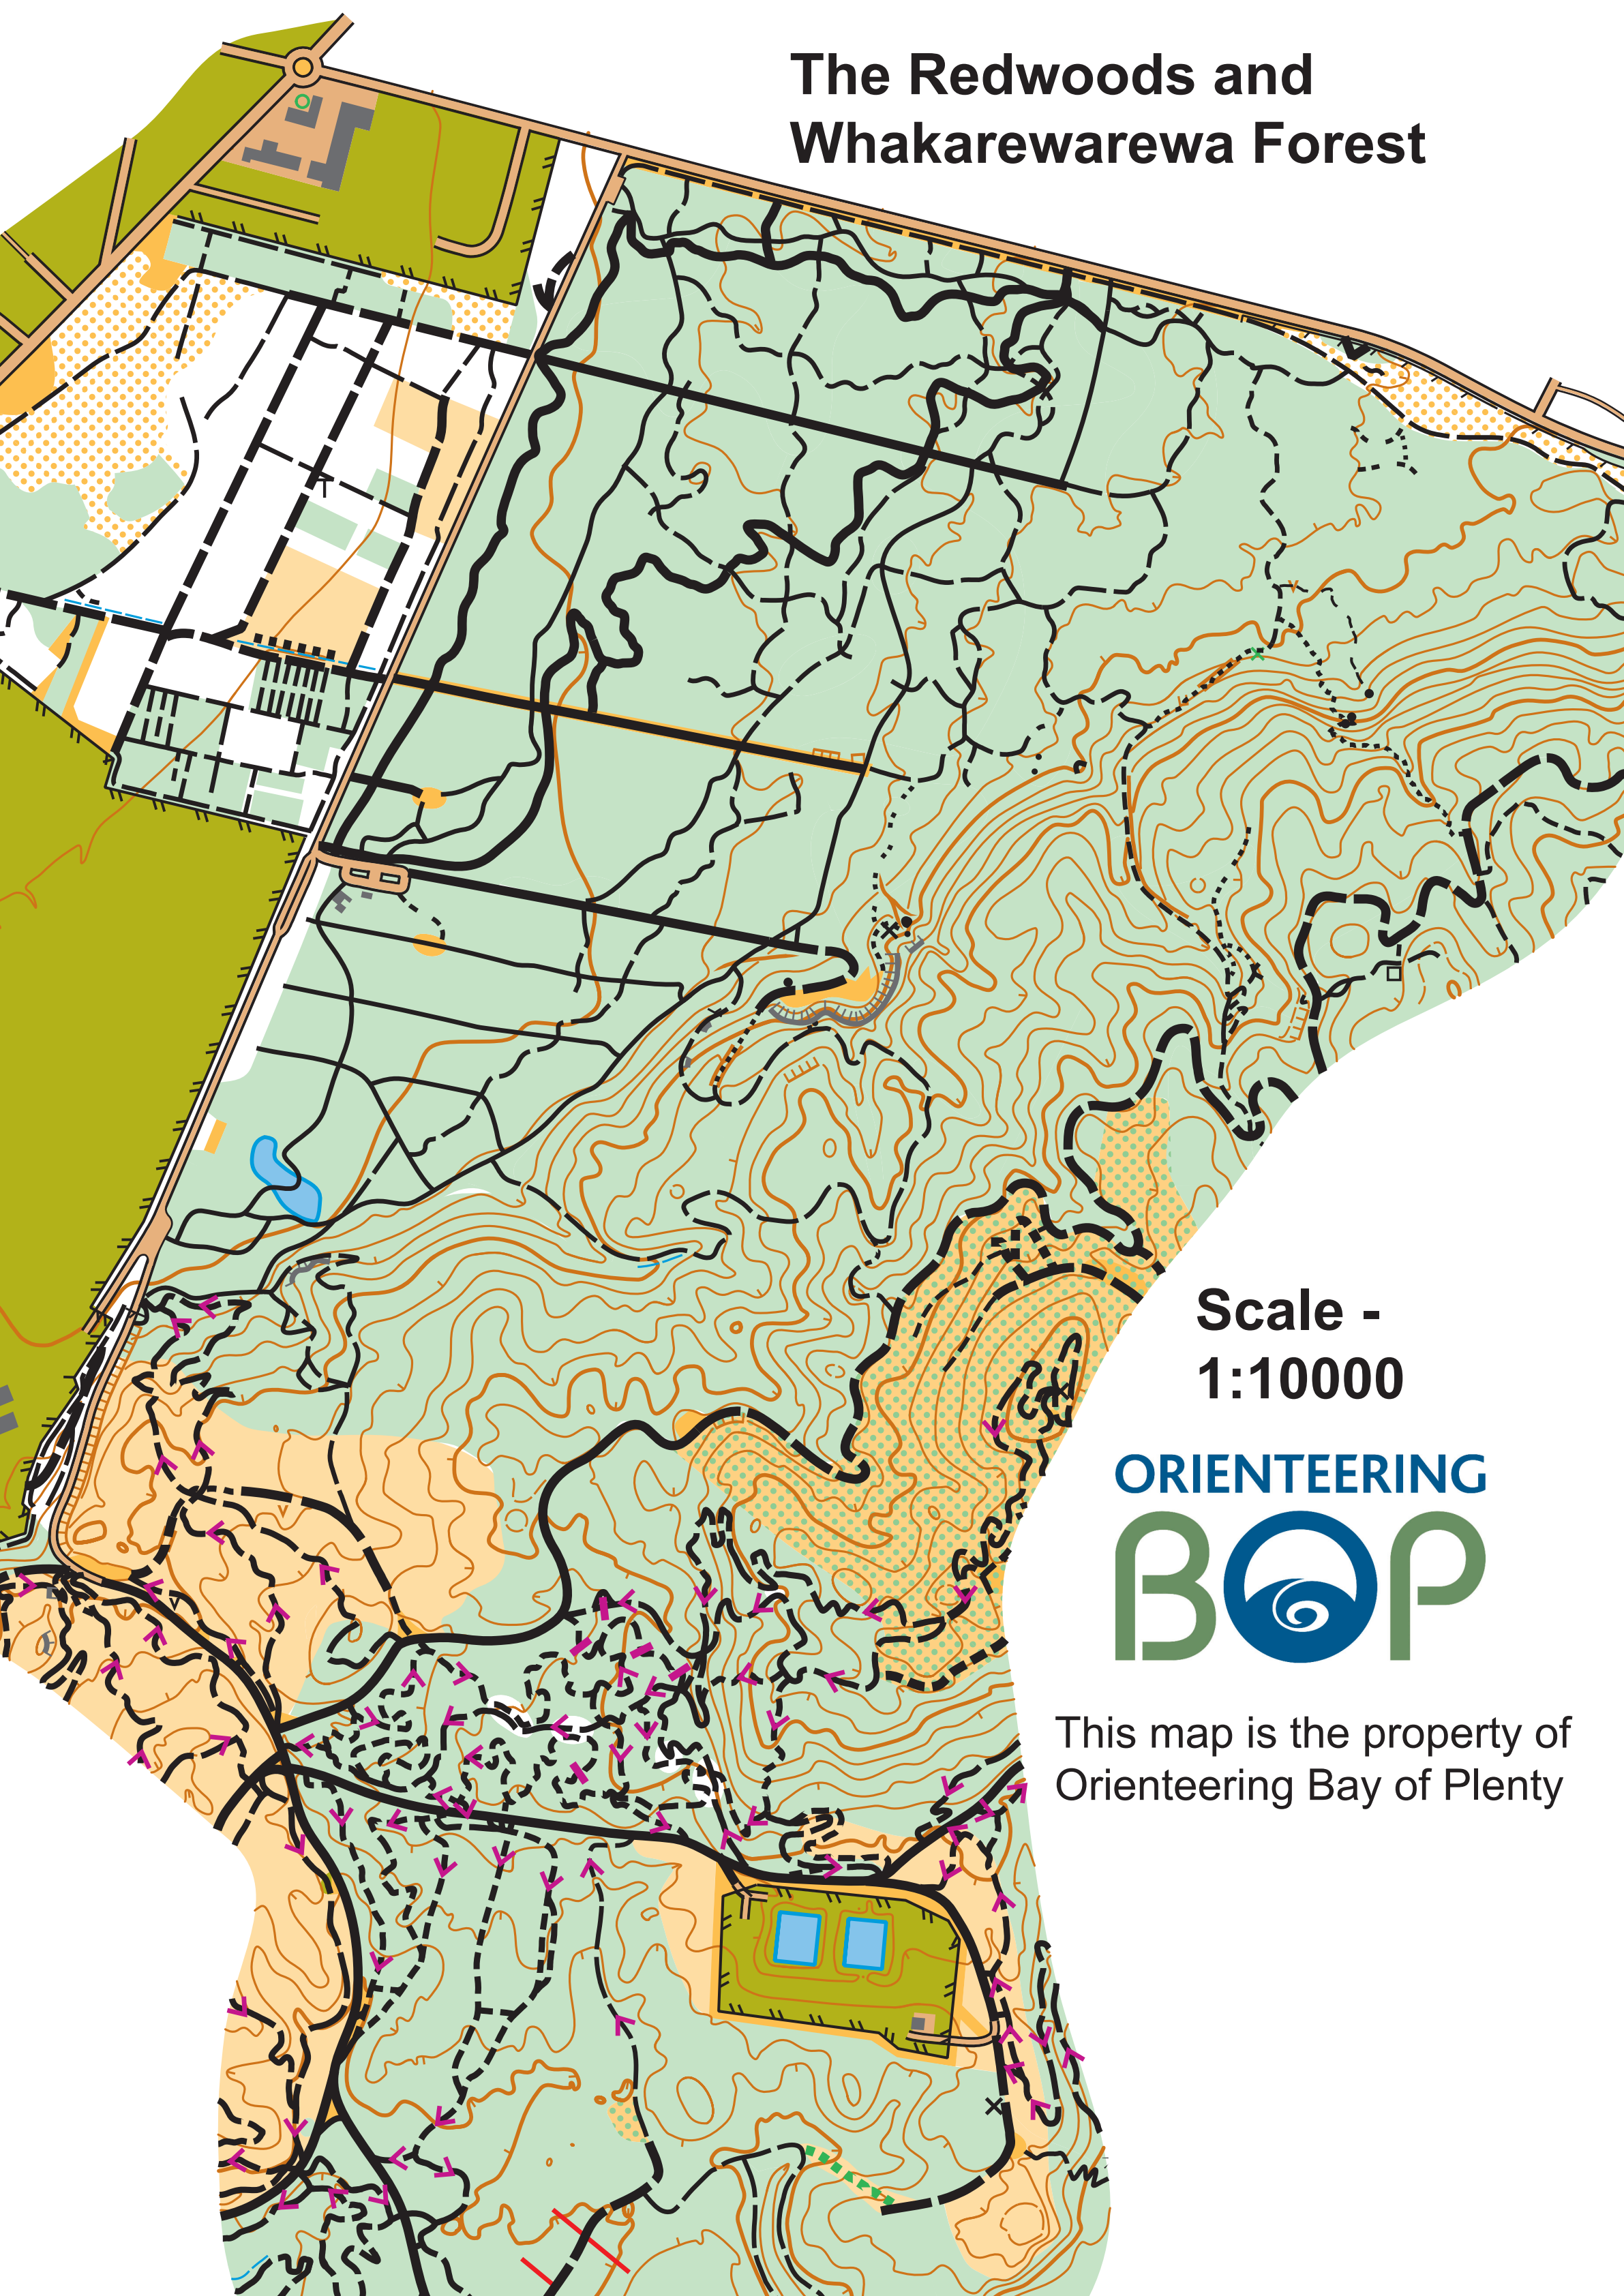

# The Redwoods and Whakarewarewa Forest

Scale -  
1:10000

ORIENTEERING  
BOP

This map is the property of  
Orienteering Bay of Plenty